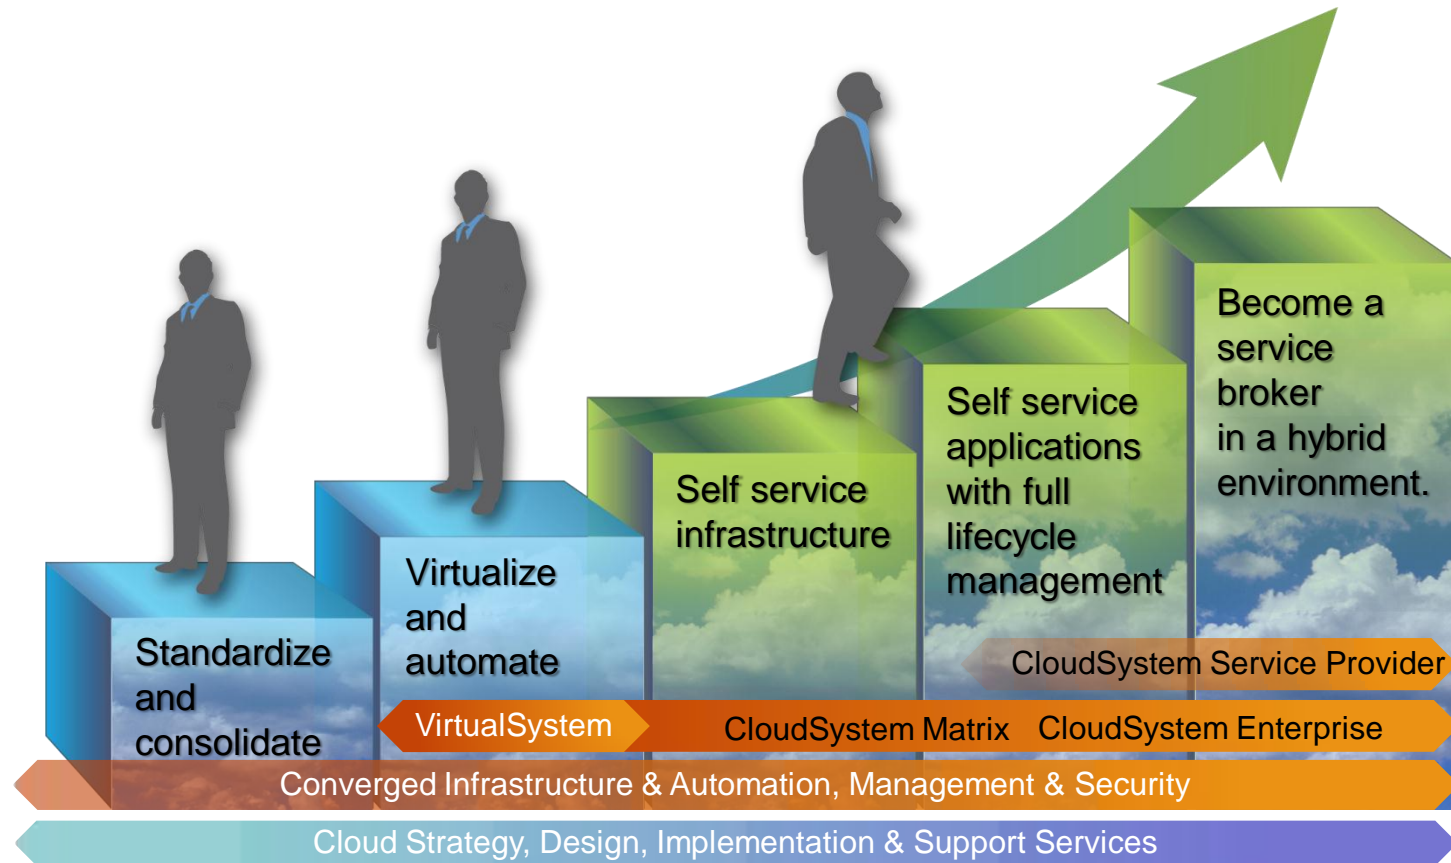

Start small, grow tall