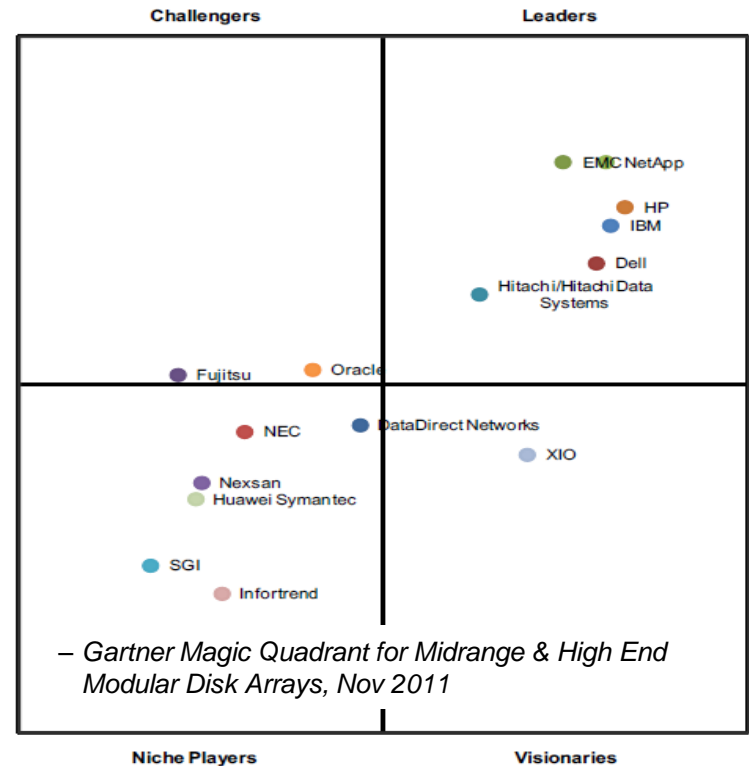

IT
admin

Logické servery

MATRIX OE (Insight Dynamics)

- MAC addresses
- Network connections
- FC WWNs
- Storage connections
- Storage boot parameters
- PXE boot parameters
- Virtual Serial Number
- Profile failover resources

IT
admin

OE + Hypervizory

CSA for Matrix
Server Automation

IT
admin

MATRIX OE

Storage + SAN

Storage Provisioning Manager

- Multitendant
- Next-Gen Tier 1 Storage Architecture
- Autonomic Storage
- Thin Technologies

MATRIX OE

Server Automation

Network

CSA

Network Automation

- Open
- Scalable
- Secure
- Agile
- Consistent

IT
admin

MATRIX OE