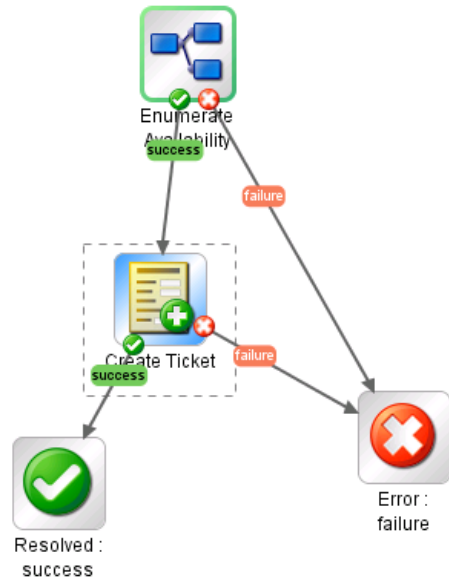

MATRIX OE

Server Automation

Network

CSA

Network Automation

- Open
- Scalable
- Secure
- Agile
- Consistent

IT
admin

MATRIX OE

Server Automation

Storage Provisioning Manager

Orchestrácia

- HP Operations Orchestration (HP OO) software automates the tasks and processes in the data center using workflows that help IT teams execute change with greater speed, quality, and consistency.

Dohl'ad

- HP SiteScope software monitors IT infrastructure and applications remotely without installing any software on target servers. Collect server and application availability and performance data very quickly, across physical and virtual servers.