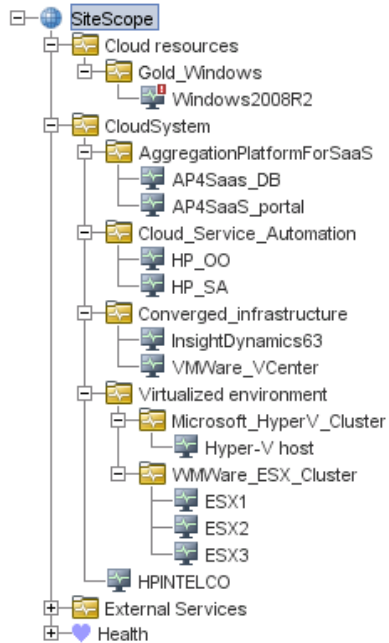

Server Automation

Storage Provisioning Manager

Orchestrácia

- HP Operations Orchestration (HP OO) software automates the tasks and processes in the data center using workflows that help IT teams execute change with greater speed, quality, and consistency.

| | | | |
|----------------------|---|---|-------------------------------|
| MATRIX OE | Server Automation hp UX vmware | Storage Provisioning Manager | Network Automation |
|----------------------|---|---|-------------------------------|

Dohl'ad

- HP SiteScope software monitors IT infrastructure and applications remotely without installing any software on target servers. Collect server and application availability and performance data very quickly, across physical and virtual servers.