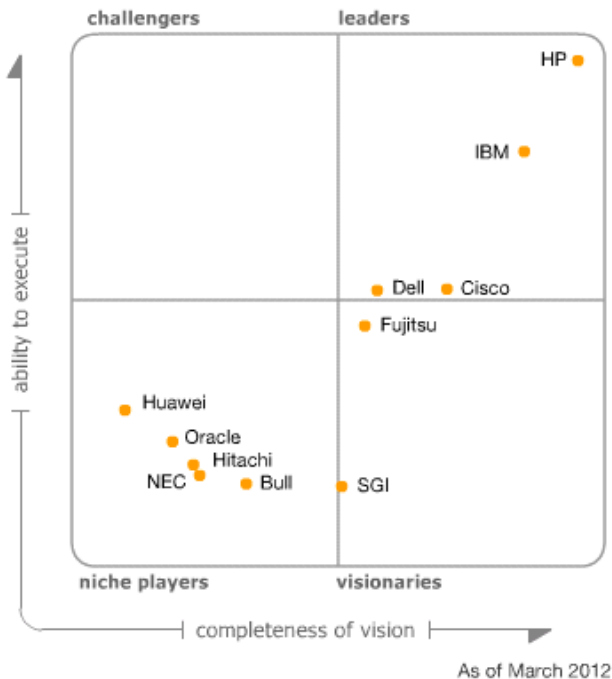

Infraštruktúra ako služba na kľúč

Michal Sapák, mission-critical ambassador
Hewlett-Packard Slovakia, s.r.o.

Konvergovaná infraštruktúra

HP BladeSystem

“HP's integrated system portfolio (and new initiatives like Moonshot, Voyager and Odyssey) build on the BladeSystem architecture, creating arguably the most comprehensive blade-based portfolio in the industry.”