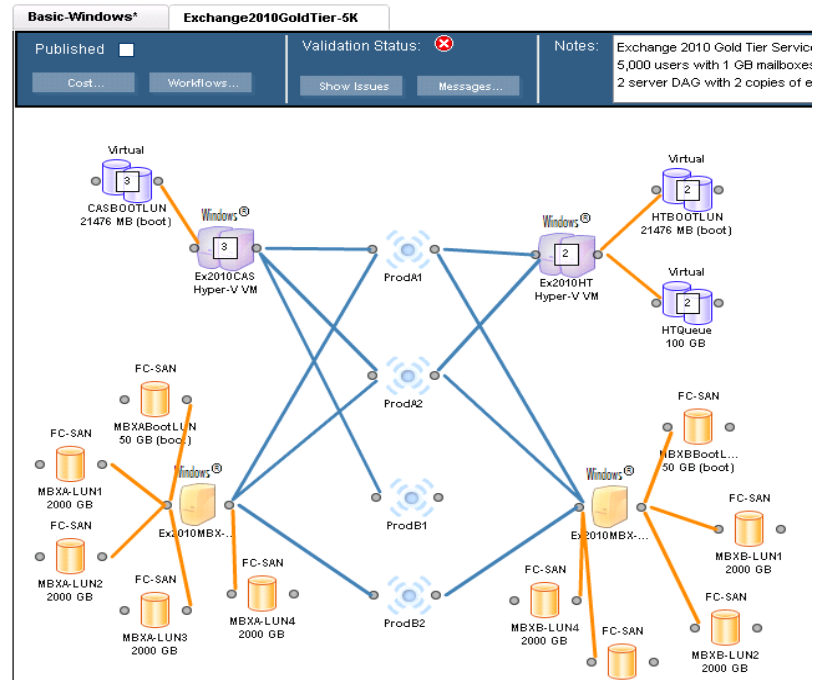

Dohl'ad

- HP SiteScope software monitors IT infrastructure and applications remotely without installing any software on target servers. Collect server and application availability and performance data very quickly, across physical and virtual servers.

IT
admin

MATRIX OE

**Server
Automation**

**Storage
Provisioning
Manager**

**Network
Automation**

**Operation
Orchestration**

Šablóna infraštruktúry

Cloud Architect