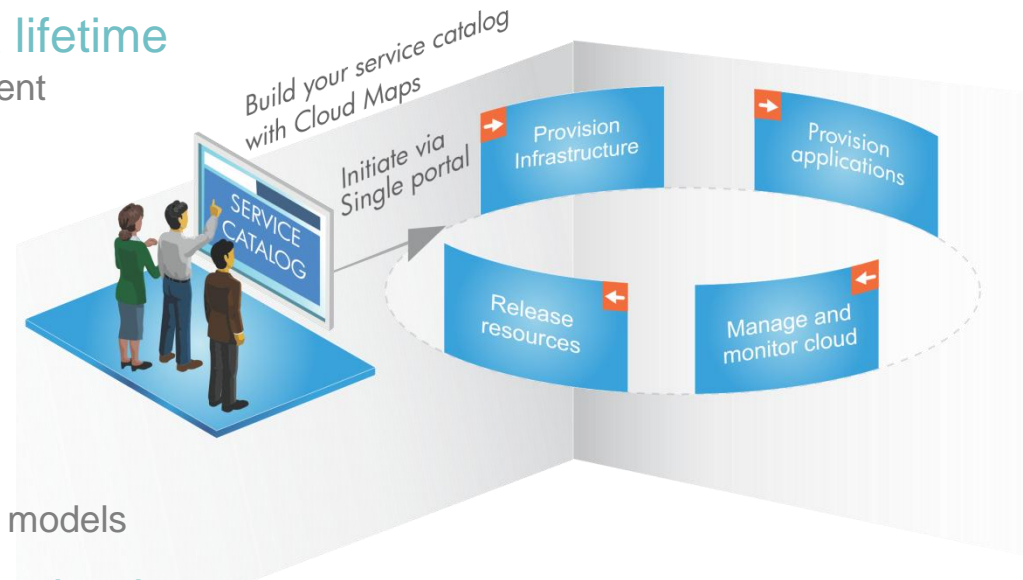

The most complete, open, integrated system to build and manage clouds

Services in minutes, managed for a lifetime

Intelligent automation and lifecycle management

Reduced complexity

Integrated and supported by single vendor, pre-packaged service design tools

No vendor lock-in

Open, heterogeneous

Built to adapt

Flexible, scalable, all service and deployment models

Built on proven, marketing leading technology

Converged Infrastructure, Automation, Management and Security Software

HP CloudSystem offerings

HP CloudSystem
Matrix

- Infrastructure and basic application provisioning in minutes

HP CloudSystem
Enterprise

- Unify management of all services, both cloud-based and traditional IT
- Advanced application-to-infrastructure lifecycle management