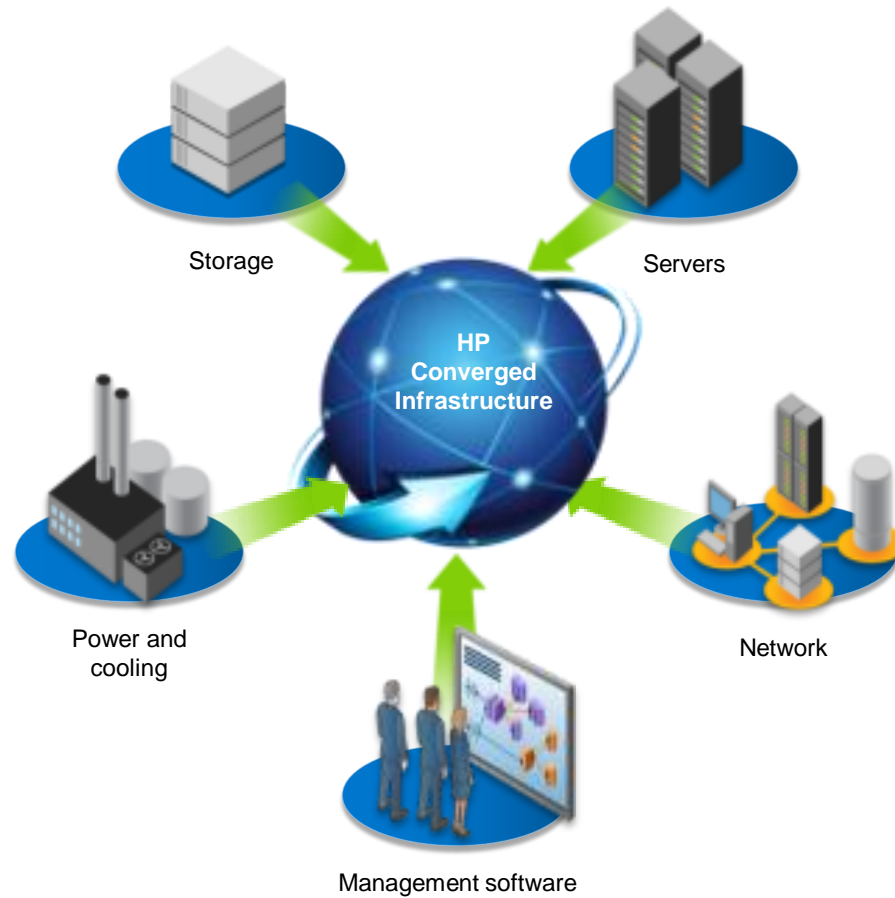

Infraštruktúra ako služba na kľúč

Michal Sapák, mission-critical ambassador
Hewlett-Packard Slovakia, s.r.o.

Konvergovaná infraštruktúra

HP BladeSystem

“HP's integrated system portfolio (and new initiatives like Moonshot, Voyager and Odyssey) build on the BladeSystem architecture, creating arguably the most comprehensive blade-based portfolio in the industry.”

Server Automation

Storage Provisioning Manager

Orchestrácia

- HP Operations Orchestration (HP OO) software automates the tasks and processes in the data center using workflows that help IT teams execute change with greater speed, quality, and consistency.

Dohl'ad

- HP SiteScope software monitors IT infrastructure and applications remotely without installing any software on target servers. Collect server and application availability and performance data very quickly, across physical and virtual servers.